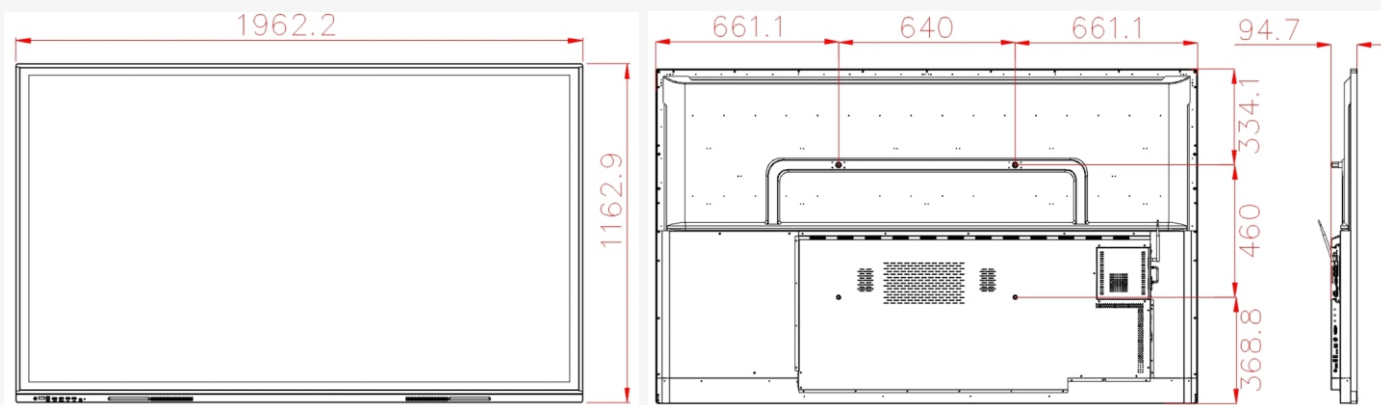

1 mm Writing Height

4K UHD Resolution

App & Tool Lock Feature

Reverse Screen Mirroring

TECHNICAL SPECIFICATION

LCD Panel

Diagonal Size	85"
Bonding Technology	Zero Bonding
Aspect Ratio	16:9
Pixel Pitch	0.4928(H) X 0.4928
Response	≤8ms
Resolution	3840 x 2160
Contrast Ratio	5000:1 Dynamic, 1200:1 Static
Brightness(cd/m ²)	400 cd/m ² (±5%)
Display Area	1872 (W) X 1053 (H) mm
Color	16.7million color
View Angle	H :178° V :178°
LED Lifespan	60,000* hours

Product Dimension	1962.2mm*1162.9mm*94.7mm
VESA Hole	640 x 460 mm
Weight	Net Weight : 72KG Gross Weight: 87KG
Package Dimension	2080mm x 200mm x 1270mm

Other

Accessories	Remote controller*1, Power Cord*1, Magnetic pen*2, Wi-Fi Antenna*4, Touch Cable*1
Option	Floor Stand Bracket

Dimension:-

* Note: Product specifications are subject to change without prior notice.